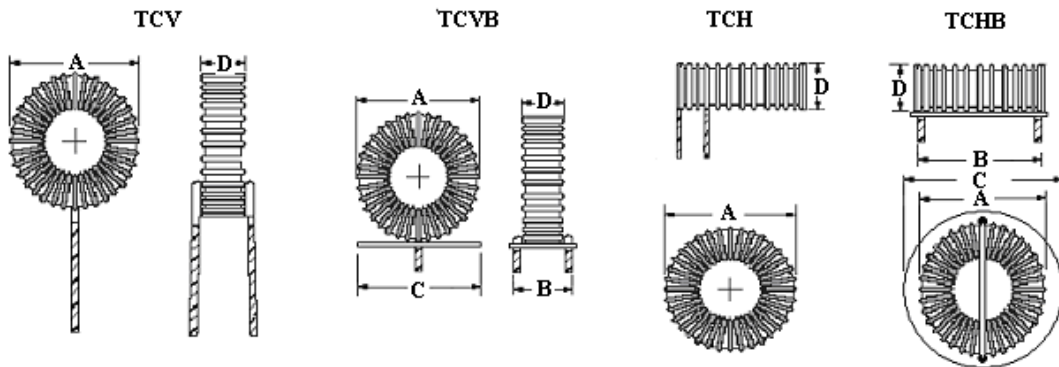

## APPLICATIONS

- ◆ Other filters
- ◆ Power supplies
- ◆ Out put chokes
- ◆ EMI/RFI chokes
- ◆ Switching Circuits
- ◆ SCR and Triac Controls

## ORDERING CODE

## SHAPES

## DIMENSIONS (UNIT: mm)

Part No.	A (Max)	B (Max)	C (Max)	D (Max)
<b>TCV</b>	7.5 ~ 42.5			5.5 ~ 21.5
<b>TCVB</b>	12.0 ~ 39.0	10 ~ 20	11 ~ 30	7.0 ~ 18.5
<b>TCH</b>	7.5 ~ 42.5			5.5 ~ 21.5
<b>TCHB</b>	12.0 ~ 39.0	9 ~ 36	13 ~ 42	7.0 ~ 18.5